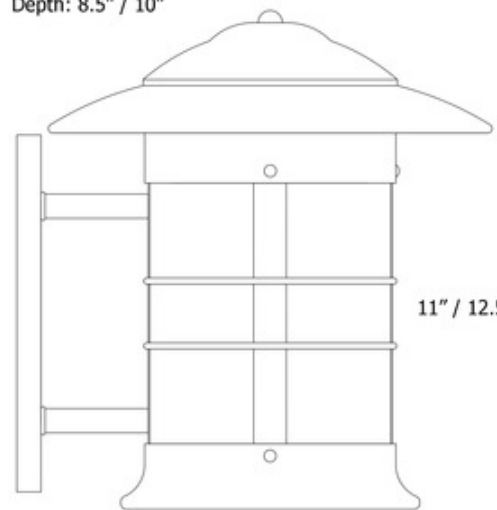

BRAND

Arroyo Craftsman

DESCRIPTION

The Newport Outdoor Wall Sconce brings a classic round lantern look to your exterior space. The glass panel is topped with a hood and features a smooth banded frame. Available in two sizes.

SHADE COLOR	Frosted
BODY FINISH	Satin Black
WATTAGE	100W
DIMMER	Standard 120V
DIMENSIONS	9.25"W x 10.63"H x 10.25"D
BULB NOT INCLUDED	
LAMP	1 x A19/Medium (E26)/100W/120V Incandescent 1 x A19/Medium (E26)/120V LED

Technical Information

PRODUCT DIMENSIONS	Backplate: 4" x 6" Rect
---------------------------	-------------------------

SPEC #	ARR1070869
---------------	------------

Depth: 8.5" / 10"

11" / 12.5"

7" / 8.5"