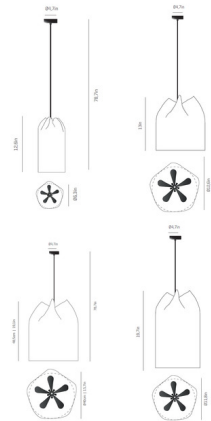

Lightology

lightology.com
866-954-4489
06-04-26

Project: _____

Company: _____

Location: _____ Fixture Type: _____

SPEC #: **ALV1070992**

Approved On: _____ Approved By: _____

Agasallo Pendant By a-emotional light

Description

The Agasallo Pendant features unique shapes of painted stainless steel that are reminiscent of gift bags cinched with a ribbon. Light flows all around, creating a soft warm glow in your room. Available in four sizes. Combine different sizes and colors to create your own unique light sculpture.

Specifications

COLOR Grey
BODY FINISH Black
WATTAGE 12W
DIMMER Standard 120V
DIMENSIONS 6.3"W x 12.6"H
BULB NOT INCLUDED A19/Medium (E26)/12W/120V LED
COUNTRY OF ORIGIN Spain

Notes: