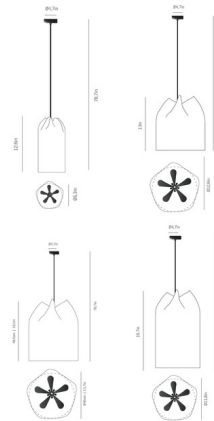

Lightology

lightology.com
866-954-4489
06-04-26

Project: _____

Company: _____

Location: _____ Fixture Type: _____

SPEC #: **ALV1070993**

Approved On: _____ Approved By: _____

Agasallo Pendant By a-emotional light

Description

The Agasallo Pendant features unique shapes of painted stainless steel that are reminiscent of gift bags cinched with a ribbon. Light flows all around, creating a soft warm glow in your room. Available in four sizes. Combine different sizes and colors to create your own unique light sculpture.

Specifications

COLOR Grey
BODY FINISH Black
WATTAGE 12W
DIMMER Standard 120V
DIMENSIONS 12.6"W x 13"H
BULB NOT INCLUDED A19/Medium (E26)/12W/120V LED
COUNTRY OF ORIGIN Spain

Notes: