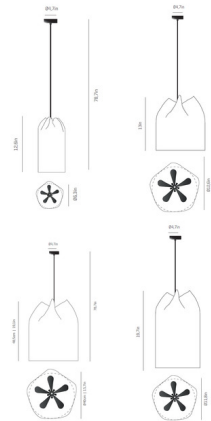

Lightology

lightology.com
866-954-4489
06-04-26

Project: _____

Company: _____

Location: _____ Fixture Type: _____

SPEC #: **ALV1070994**

Approved On: _____ Approved By: _____

Agasallo Pendant

By a-emotional light

Description

The Agasallo Pendant features unique shapes of painted stainless steel that are reminiscent of gift bags cinched with a ribbon. Light flows all around, creating a soft warm glow in your room. Available in four sizes. Combine different sizes and colors to create your own unique light sculpture.

Specifications

COLOR Grey
BODY FINISH Black
WATTAGE 12W
DIMMER Standard 120V
DIMENSIONS 11.8"W x 19.7"H
BULB NOT INCLUDED A19/Medium (E26)/12W/120V LED
COUNTRY OF ORIGIN Spain

Notes: