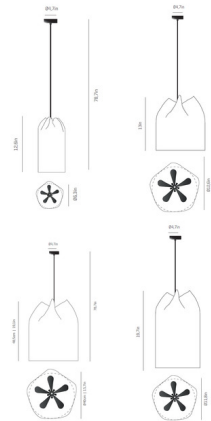

### Description

The Agasallo Pendant features unique shapes of painted stainless steel that are reminiscent of gift bags cinched with a ribbon. Light flows all around, creating a soft warm glow in your room. Available in four sizes. Combine different sizes and colors to create your own unique light sculpture.

### Specifications

COLOR . . . . . Grey  
BODY FINISH . . . . . Black  
WATTAGE . . . . . 12W  
DIMMER . . . . . Standard 120V  
DIMENSIONS . . . . . 15.7"W x 19.1"H  
BULB NOT INCLUDED . . . . . A19/Medium (E26)/12W/120V LED  
COUNTRY OF ORIGIN . . . . . Spain