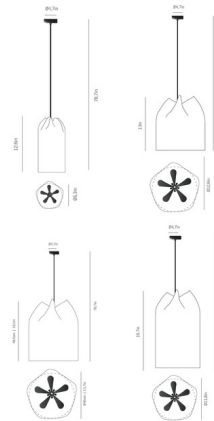

Lightology

lightology.com
866-954-4489
06-03-26

Project: _____

Company: _____

Location: _____ Fixture Type: _____

SPEC #: **ALV1070996**

Approved On: _____ Approved By: _____

Agasallo Pendant

By a-emotional light

Description

The Agasallo Pendant features unique shapes of painted stainless steel that are reminiscent of gift bags cinched with a ribbon. Light flows all around, creating a soft warm glow in your room. Available in four sizes. Combine different sizes and colors to create your own unique light sculpture.

Specifications

COLOR Beige
BODY FINISH Black
WATTAGE 12W
DIMMER Standard 120V
DIMENSIONS 6.3"W x 12.6"H
BULB NOT INCLUDED A19/Medium (E26)/12W/120V LED
COUNTRY OF ORIGIN Spain

Notes: