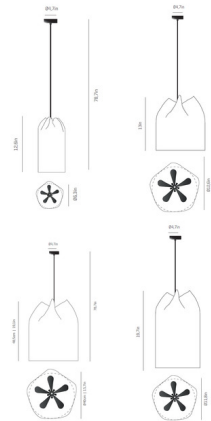

## Agasallo Pendant By a-emotional light

### Description

The Agasallo Pendant features unique shapes of painted stainless steel that are reminiscent of gift bags cinched with a ribbon. Light flows all around, creating a soft warm glow in your room. Available in four sizes. Combine different sizes and colors to create your own unique light sculpture.

### Specifications

COLOR	Beige
BODY FINISH	Black
WATTAGE	12W
DIMMER	Standard 120V
DIMENSIONS	12.6"W x 13"H
BULB NOT INCLUDED	A19/Medium (E26)/12W/120V LED
COUNTRY OF ORIGIN	Spain

Notes: