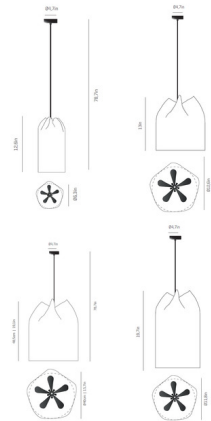

Lightology

lightology.com
866-954-4489
06-03-26

Project: _____

Company: _____

Location: _____ Fixture Type: _____

SPEC #: **ALV1070998**

Approved On: _____ Approved By: _____

Agasallo Pendant By a-emotional light

Description

The Agasallo Pendant features unique shapes of painted stainless steel that are reminiscent of gift bags cinched with a ribbon. Light flows all around, creating a soft warm glow in your room. Available in four sizes. Combine different sizes and colors to create your own unique light sculpture.

Specifications

COLOR Beige
BODY FINISH Black
WATTAGE 12W
DIMMER Standard 120V
DIMENSIONS 11.8"W x 19.7"H
BULB NOT INCLUDED A19/Medium (E26)/12W/120V LED
COUNTRY OF ORIGIN Spain

Notes: