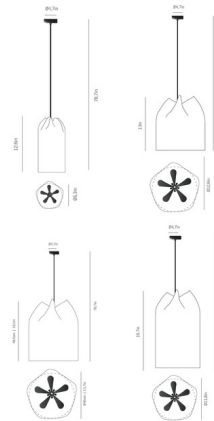

Lightology

lightology.com
866-954-4489
06-04-26

Project: _____

Company: _____

Location: _____ Fixture Type: _____

SPEC #: **ALV1070999**

Approved On: _____ Approved By: _____

Agasallo Pendant

By a-emotional light

Description

The Agasallo Pendant features unique shapes of painted stainless steel that are reminiscent of gift bags cinched with a ribbon. Light flows all around, creating a soft warm glow in your room. Available in four sizes. Combine different sizes and colors to create your own unique light sculpture.

Specifications

COLOR Beige
BODY FINISH Black
WATTAGE 12W
DIMMER Standard 120V
DIMENSIONS 15.7"W x 19.1"H
BULB NOT INCLUDED A19/Medium (E26)/12W/120V LED
COUNTRY OF ORIGIN Spain

Notes: