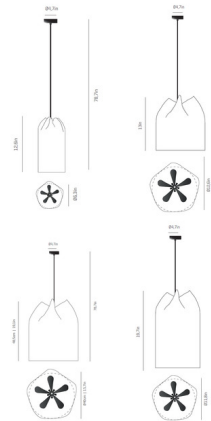

Lightology

lightology.com
866-954-4489
04-21-26

Project: _____

Company: _____

Location: _____ Fixture Type: _____

SPEC #: **ALV1071000**

Approved On: _____ Approved By: _____

Agasallo Pendant By a-emotional light

Description

The Agasallo Pendant features unique shapes of painted stainless steel that are reminiscent of gift bags cinched with a ribbon. Light flows all around, creating a soft warm glow in your room. Available in four sizes. Combine different sizes and colors to create your own unique light sculpture.

Shown in black / white

Specifications

COLOR	White
BODY FINISH	Black
WATTAGE	12W
DIMMER	Standard 120V
DIMENSIONS	6.3"W x 12.6"H
BULB NOT INCLUDED	A19/Medium (E26)/12W/120V LED
COUNTRY OF ORIGIN	Spain

CLICK TO VIEW PRODUCT