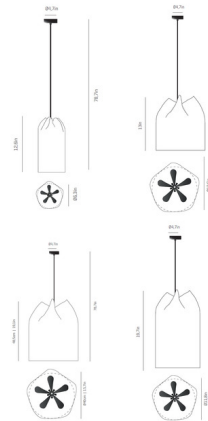

## Agasallo Pendant By a-emotional light

### Description

The Agasallo Pendant features unique shapes of painted stainless steel that are reminiscent of gift bags cinched with a ribbon. Light flows all around, creating a soft warm glow in your room. Available in four sizes. Combine different sizes and colors to create your own unique light sculpture.

### Specifications

COLOR	White
BODY FINISH	Black
WATTAGE	12W
DIMMER	Standard 120V
DIMENSIONS	6.3"W x 12.6"H
BULB NOT INCLUDED	A19/Medium (E26)/12W/120V LED
COUNTRY OF ORIGIN	Spain

CLICK TO VIEW PRODUCT

Notes: