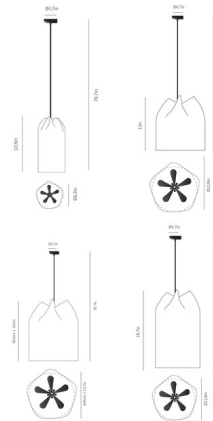

By a-emotional light

Description

The Agasallo Pendant features unique shapes of painted stainless steel that are reminiscent of gift bags cinched with a ribbon. Light flows all around, creating a soft warm glow in your room. Available in four sizes. Combine different sizes and colors to create your own unique light sculpture.

Shown in black / white

Specifications

COLOR	White
BODY FINISH	Black
WATTAGE	12W
DIMMER	Standard 120V
DIMENSIONS	12.6"W x 13"H
BULB NOT INCLUDED	A19/Medium (E26)/12W/120V LED
COUNTRY OF ORIGIN	Spain

CLICK TO VIEW PRODUCT