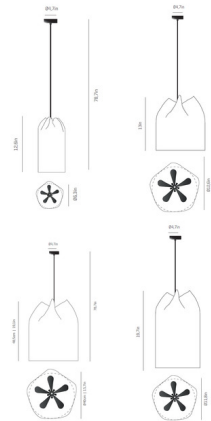

### Description

The Agasallo Pendant features unique shapes of painted stainless steel that are reminiscent of gift bags cinched with a ribbon. Light flows all around, creating a soft warm glow in your room. Available in four sizes. Combine different sizes and colors to create your own unique light sculpture.

### Specifications

COLOR . . . . . Taupe  
BODY FINISH . . . . . Black  
WATTAGE . . . . . 12W  
DIMMER . . . . . Standard 120V  
DIMENSIONS . . . . . 6.3"W x 12.6"H  
BULB NOT INCLUDED . . . . . A19/Medium (E26)/12W/120V LED  
COUNTRY OF ORIGIN . . . . . Spain