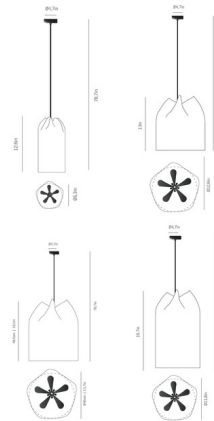

## Agasallo Pendant By a-emotional light

### Description

The Agasallo Pendant features unique shapes of painted stainless steel that are reminiscent of gift bags cinched with a ribbon. Light flows all around, creating a soft warm glow in your room. Available in four sizes. Combine different sizes and colors to create your own unique light sculpture.

### Specifications

COLOR . . . . . Taupe  
BODY FINISH . . . . . Black  
WATTAGE . . . . . 12W  
DIMMER . . . . . Standard 120V  
DIMENSIONS . . . . . 12.6"W x 13"H  
BULB NOT INCLUDED . . . . . A19/Medium (E26)/12W/120V LED  
COUNTRY OF ORIGIN . . . . . Spain