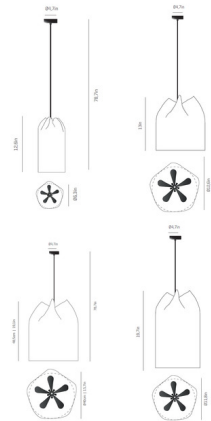

Lightology

lightology.com
866-954-4489
06-03-26

Project: _____

Company: _____

Location: _____ Fixture Type: _____

SPEC #: **ALV1071006**

Approved On: _____ Approved By: _____

Agasallo Pendant

By a-emotional light

Description

The Agasallo Pendant features unique shapes of painted stainless steel that are reminiscent of gift bags cinched with a ribbon. Light flows all around, creating a soft warm glow in your room. Available in four sizes. Combine different sizes and colors to create your own unique light sculpture.

Specifications

COLOR Taupe
BODY FINISH Black
WATTAGE 12W
DIMMER Standard 120V
DIMENSIONS 11.8"W x 19.7"H
BULB NOT INCLUDED A19/Medium (E26)/12W/120V LED
COUNTRY OF ORIGIN Spain

Notes: