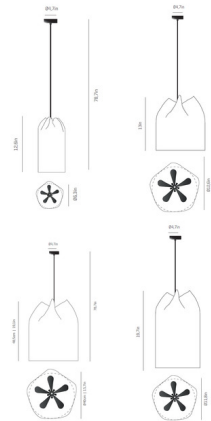

### Description

The Agasallo Pendant features unique shapes of painted stainless steel that are reminiscent of gift bags cinched with a ribbon. Light flows all around, creating a soft warm glow in your room. Available in four sizes. Combine different sizes and colors to create your own unique light sculpture.

### Specifications

COLOR . . . . . Taupe  
BODY FINISH . . . . . Black  
WATTAGE . . . . . 12W  
DIMMER . . . . . Standard 120V  
DIMENSIONS . . . . . 15.7"W x 19.1"H  
BULB NOT INCLUDED . . . . . A19/Medium (E26)/12W/120V LED  
COUNTRY OF ORIGIN . . . . . Spain