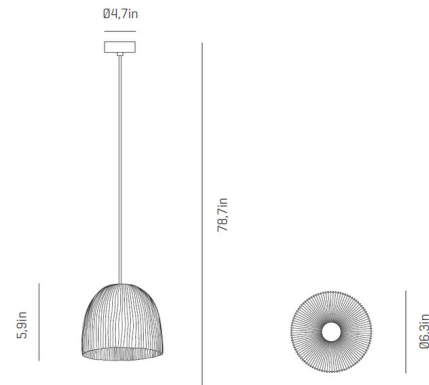

Lightology

lightology.com
866-954-4489
04-26-26

Project: _____
Company: _____
Location: _____ Fixture Type: _____
SPEC #: **ALV1071008**
Approved On: _____ Approved By: _____

Onn Mini Pendant

By a-emotional light

Description

The Onn Mini Pendant is inspired by the sea. Shells, coral, and seaweed are thoughtfully made from the painted stainless steel mesh bell-shaped shade. Available with an E12 Candelabra base or integrated LED module.

Shown in polished nickel / white

Specifications

COLOR	White
BODY FINISH	Polished Nickel
WATTAGE	4W
DIMMER	Standard 120V
DIMENSIONS	6.3"W x 5.9"H
BULB NOT INCLUDED	1 x B10/Candelabra (E12)/4W/120V LED
COUNTRY OF ORIGIN	Spain