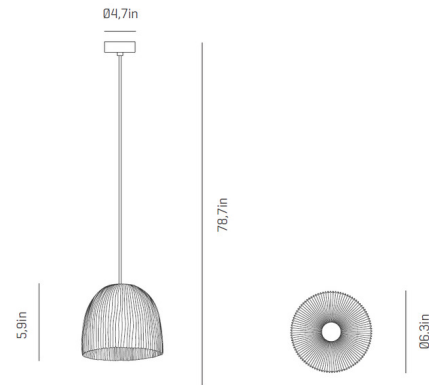

By a-emotional light

Description

The Onn Mini Pendant is inspired by the sea. Shells, coral, and seaweed are thoughtfully made from the painted stainless steel mesh bell-shaped shade. Available with an E12 Candelabra base or integrated LED module.

Shown in polished nickel / white

Specifications

COLOR	White
BODY FINISH	Polished Nickel
WATTAGE	4W
DIMMER	Standard 120V
DIMENSIONS	6.3"W x 5.9"H
BULB NOT INCLUDED	1 x B10/Candelabra (E12)/4W/120V LED
COUNTRY OF ORIGIN	Spain