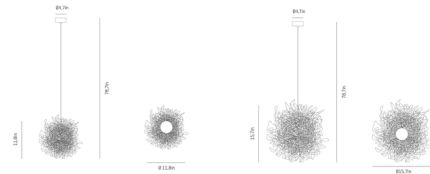

By a-emotional light

Description

The Pili Pendant features a single White painted stainless steel thread interwoven, creating random volumes, full of charm and mystery, through which the whimsical light escapes.

Shown in stainless steel / white

Specifications

COLOR	White
BODY FINISH	Stainless Steel
WATTAGE	12W
DIMMER	Standard 120V
DIMENSIONS	11.8"W x 11.8"H
BULB NOT INCLUDED	A19/Medium (E26)/12W/120V LED
COUNTRY OF ORIGIN	Spain