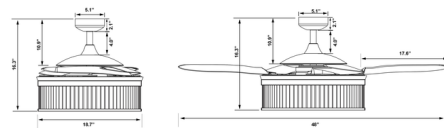

CLICK TO VIEW PRODUCT

Notes: