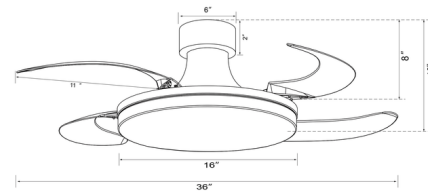

CLICK TO VIEW PRODUCT

Notes: