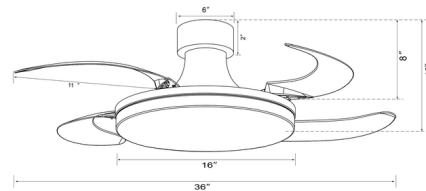

Lightology

lightology.com
866-954-4489
04-24-26

Project: _____
 Company: _____
 Location: _____ Fixture Type: _____
 SPEC #: **BEC1071025**
 Approved On: _____ Approved By: _____

Fanaway Orbit Ceiling Fan with Light By Beacon Lighting

Description

The Fanaway Orbit low profile retractable 4-blade ceiling fan is designed to be close to the ceiling making it a perfect option for low ceilings. Like all fans in the Fanaway collection, the blades retract to form a stand-alone pendant. Suitable for indoor and covered outdoor locations. Features a D153x12mm metal motor with 3 speeds, ABS blades, and a winter/summer manual switch. Includes a dimmable light kit and 3-speed dimming remote control with a wall holder. Available in White with White Wash blades, Oil Rubbed Bronze with Dark Koa blades, and Matte Black with black blades. Airflow (CFM): 3586 Socket: A19 LED RPM H/M/L (motor speed): 285/219/170 Fan Watts when used at high speed: 55W, Voltage: 120Vac, 60Hz

Specifications

COLOR White
 BODY FINISH Oil Rubbed Bronze / Dark Koa
 WATTAGE 18W
 DIMMER Included
 DIMENSIONS 36"W x 11.22"H
 BULB INCLUDED 2 x A19/Medium (E26)/9W/120V LED
 COUNTRY OF ORIGIN China

Technical Information

PRODUCT DIMENSIONS Canopy: Round, 5.79" Dia x 1.97"H
 LAMP COLOR 2700K
 LUMENS/WATT 179.11
 LUMINOUS FLUX 1612 lumens

Shown in oil rubbed bronze / dark koa / white

CLICK TO VIEW PRODUCT

Notes: