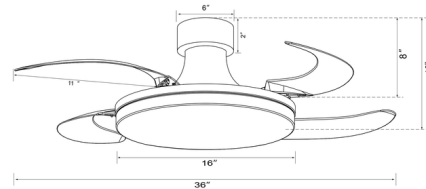

Lightology

lightology.com
866-954-4489
07-01-26

Project: _____
 Company: _____
 Location: _____ Fixture Type: _____
 SPEC #: **BEC1071025**
 Approved On: _____ Approved By: _____

Fanaway Orbit Ceiling Fan with Light By Beacon Lighting

Description

The Fanaway Orbit low profile retractable 4-blade ceiling fan is designed to be close to the ceiling making it a perfect option for low ceilings. Like all fans in the Fanaway collection, the blades retract to form a stand-alone pendant. Suitable for indoor and covered outdoor locations. Features a D153x12mm metal motor with 3 speeds, ABS blades, and a winter/summer manual switch. Includes a dimmable light kit and 3-speed dimming remote control with a wall holder. Available in White with White Wash blades, Oil Rubbed Bronze with Dark Koa blades, and Matte Black with black blades. Airflow (CFM): 3586 Socket: A19 LED RPM H/M/L (motor speed): 285/219/170 Fan Watts when used at high speed: 55W, Voltage: 120Vac, 60Hz

Specifications

COLOR White
 BODY FINISH Oil Rubbed Bronze / Dark Koa
 WATTAGE 18W
 DIMMER Included
 DIMENSIONS 36"W x 11.22"H
 BULB INCLUDED 2 x A19/Medium (E26)/9W/120V LED
 COUNTRY OF ORIGIN China

Technical Information

PRODUCT DIMENSIONS Canopy: Round, 5.79" Dia x 1.97"H
 LAMP COLOR 2700K
 LUMENS/WATT 179.11
 LUMINOUS FLUX 1612 lumens

Shown in oil rubbed bronze / dark koa / white

CLICK TO VIEW PRODUCT

Notes: