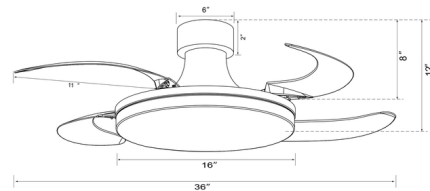

CLICK TO VIEW PRODUCT

Notes: