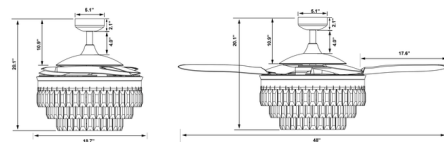

CLICK TO VIEW PRODUCT

Notes: