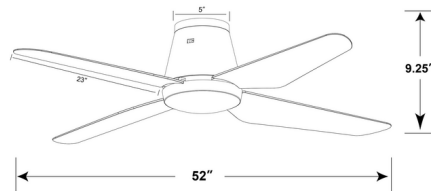

CLICK TO VIEW PRODUCT

Notes: