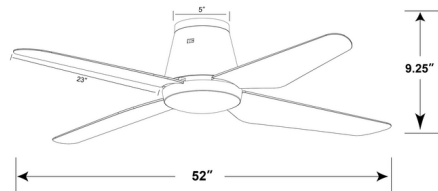

CLICK TO VIEW PRODUCT

Notes: