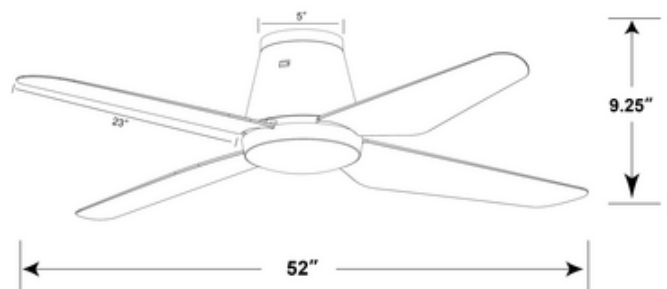

COMPANY	PROJECT	FIXTURE TYPE	APPROVED BY	DATE