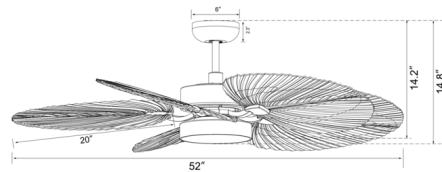

### Specifications

BLADE COLOR	Antique White
BODY FINISH	Antique White
WATTAGE	18W
DIMMER	Included
DIMENSIONS	52"W x 14.8"H
BULB INCLUDED	1 x LED/GX53/18W/120V LED
COUNTRY OF ORIGIN	China