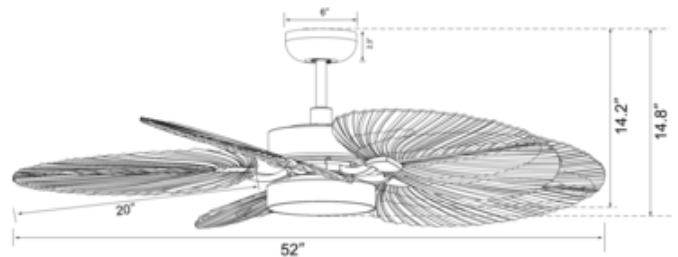

**BRAND** Beacon Lighting

**DESCRIPTION**

Bring a slice of your favorite tropical paradise home with the Lucci Air Bali Ceiling Fan with Light. The blades feature a contemporary palm leaf design that creates a relaxing atmosphere for your indoor or covered outdoor area. The slim light kit with a replaceable GX53 LED bulb provides illumination. The included hand-held remote control system enables 6 speeds, forward and reverse, motor on/off, and light on/off with 3-step dimming. Optional downrods are sold separately.

*Shown in: Antique White / Antique White*

<b>SHADE COLOR</b>	Antique White
<b>BODY FINISH</b>	Antique White
<b>WATTAGE</b>	18W
<b>DIMMER</b>	Included
<b>DIMENSIONS</b>	52"W x 14.8"H
<b>BULB INCLUDED</b>	
<b>LAMP</b>	1 x LED/GX53/18W/120V LED

*Technical Information*

<b>LUMINOUS FLUX</b>	1700 lumens
<b>LUMENS/WATT</b>	94.44
<b>LAMP COLOR</b>	3000K

**SPEC #** BEC1071033

COMPANY	PROJECT	FIXTURE TYPE	APPROVED BY	DATE