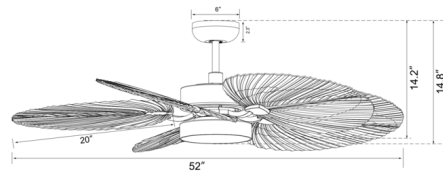

Description

Bring a slice of your favorite tropical paradise home with the Lucci Air Bali Ceiling Fan with Light. The blades feature a contemporary palm leaf design that creates a relaxing atmosphere for your indoor or covered outdoor area. The slim light kit with a replaceable GX53 LED bulb provides illumination. The included hand-held remote control system enables 6 speeds, forward and reverse, motor on/off, and light on/off with 3-step dimming. Optional downrods are sold separately.

Shown in oil rubbed bronze / dark koa

Specifications

BLADE COLOR	Dark Koa
BODY FINISH	Oil Rubbed Bronze
WATTAGE	18W
DIMMER	Included
DIMENSIONS	52"W x 14.8"H
BULB INCLUDED	1 x LED/GX53/18W/120V LED
COUNTRY OF ORIGIN	China