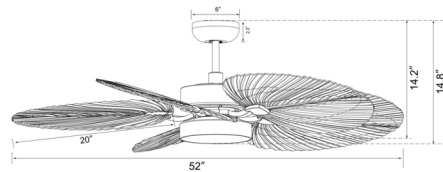

### Specifications

BLADE COLOR	Dark Koa
BODY FINISH	Oil Rubbed Bronze
WATTAGE	18W
DIMMER	Included
DIMENSIONS	52"W x 14.8"H
BULB INCLUDED	1 x LED/GX53/18W/120V LED
COUNTRY OF ORIGIN	China