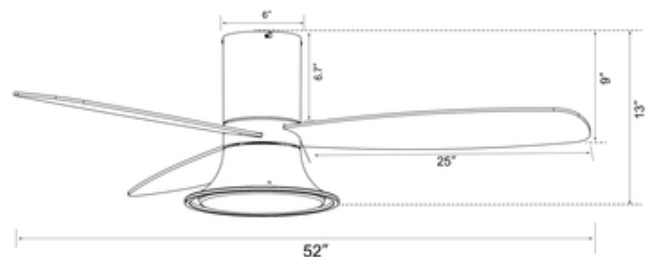

**BRAND** Beacon Lighting

**DESCRIPTION**

With its flared profile, the Lucci Air Flusso Ceiling Fan with Light adds a dash of modern style to your space. The blades are reversible with a different color on each side, offering a way to easily change the look of the fan. The light kit with a replaceable GX53 LED bulb illuminates the room, while the DC motor provides powerful airflow. A hand-held remote control is included and enables 6 speeds, forward and reverse, motor on/off, and light on/off with 3-step dimming.

<b>SHADE COLOR</b>	Matte Black / Teak
<b>BODY FINISH</b>	Matte Black
<b>WATTAGE</b>	18W
<b>DIMMER</b>	Included
<b>DIMENSIONS</b>	52"W x 13"H
<b>BULB INCLUDED</b>	
<b>LAMP</b>	1 x LED/GX53/18W/120V LED

*Technical Information*

<b>LUMINOUS FLUX</b>	1700 lumens
<b>LUMENS/WATT</b>	94.44
<b>LAMP COLOR</b>	3000K

**SPEC #** BEC1071035

COMPANY	PROJECT	FIXTURE TYPE	APPROVED BY	DATE