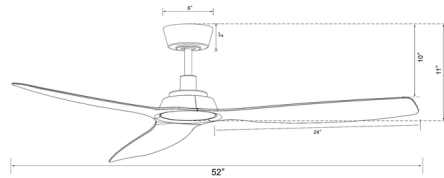

By Beacon Lighting

Description

With a sleek 3-blade design and energy-efficient DC motor, the Lucci Air Moto Ceiling Fan is perfect for cooling your living room, bedroom, or dining area. The included hand-held remote control enables 6 speeds, forward and reverse, and motor on/off. Optional downrods are sold separately.

Shown in black / matte black

Specifications

BLADE COLOR	Matte Black
BODY FINISH	Black
WATTAGE	N/A
DIMMER	N/A
DIMENSIONS	52"W x 11"H
BULB	N/A
COUNTRY OF ORIGIN	China

CLICK TO VIEW PRODUCT

Notes: