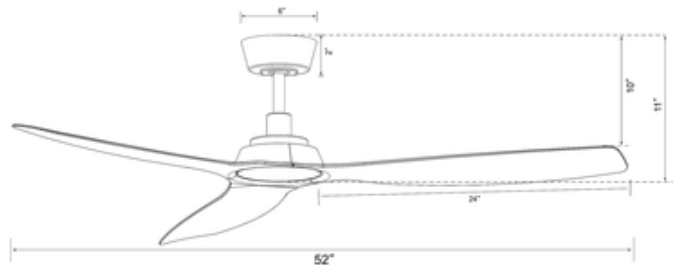

BRAND

Beacon Lighting

DESCRIPTION

With a sleek 3-blade design and energy-efficient DC motor, the Lucci Air Moto Ceiling Fan is perfect for cooling your living room, bedroom, or dining area. The included hand-held remote control enables 6 speeds, forward and reverse, and motor on/off. Optional downrods are sold separately.

Shown in: Black / Matte Black

SHADE COLOR	Matte Black
BODY FINISH	Black
WATTAGE	N/A
DIMMER	N/A
DIMENSIONS	52"W x 11"H
LAMP	N/A

ITEM NUMBER BEC1071038

COMPANY	PROJECT	FIXTURE TYPE	APPROVED BY	DATE