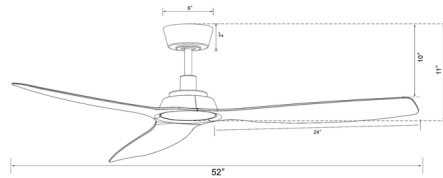

### Specifications

BLADE COLOR	Dark Koa
BODY FINISH	Dark Koa
WATTAGE	N/A
DIMMER	N/A
DIMENSIONS	52"W x 11"H
BULB	N/A
COUNTRY OF ORIGIN	China

CLICK TO VIEW PRODUCT

Notes: