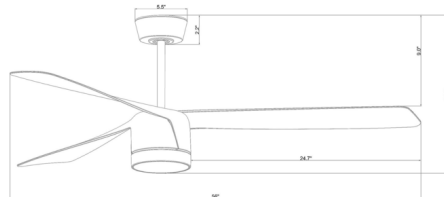

CLICK TO VIEW PRODUCT

Notes: