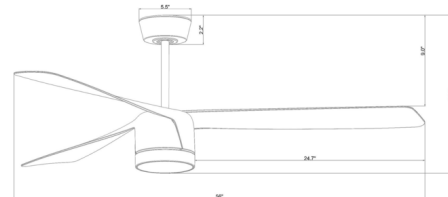

CLICK TO VIEW PRODUCT

Notes: