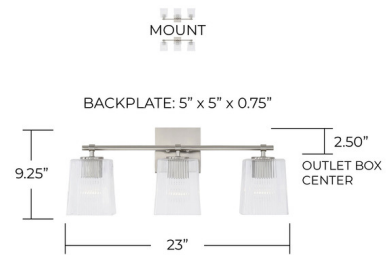

Description

The Lexi Bathroom Vanity Light features finely fluted square glass shades, their texture bringing an element of visual interest into your space. It can be installed facing up or down.

Shown in matte black / clear

EXTENDS FROM WALL: 7"

Specifications

COLOR	Clear
BODY FINISH	Matte Black
WATTAGE	300W
DIMMER	Standard 120V
DIMENSIONS	23"W x 9.25"H x 7"D
BULB NOT INCLUDED	3 x A19/Medium (E26)/100W/120V Incandescent
OTHER BULB OPTIONS	3 x A15/Medium (E26)/120V LED 3 x A15/Medium (E26)/120V Incandescent 3 x A19/Medium (E26)/120V LED
COUNTRY OF ORIGIN	China