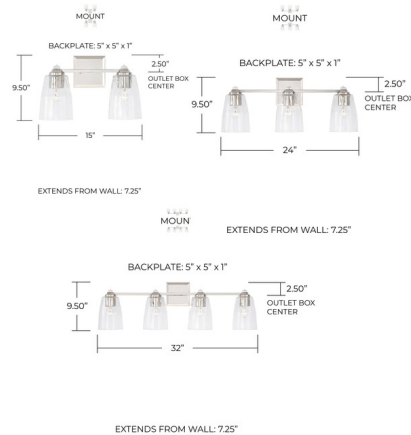

Description

The Laurent Bathroom Vanity Light is all glamour, with its elegant beveled backplate, gleaming Polished Nickel finish, and gem-like crystal accents shining at each lamp base. This fixture can be installed facing up or down.

Shown in polished nickel / clear

Specifications

COLOR	Clear
BODY FINISH	Polished Nickel
WATTAGE	300W
DIMMER	Standard 120V
DIMENSIONS	24"W x 9.5"H x 7.25"D
BULB NOT INCLUDED	3 x A19/Medium (E26)/100W/120V Incandescent
OTHER BULB OPTIONS	3 x A15/Medium (E26)/120V Incandescent 3 x A15/Medium (E26)/120V LED 3 x A19/Medium (E26)/120V LED
COUNTRY OF ORIGIN	China