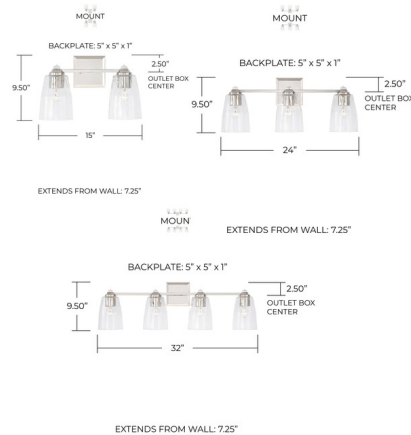

### Description

The Laurent Bathroom Vanity Light is all glamour, with its elegant beveled backplate, gleaming Polished Nickel finish, and gem-like crystal accents shining at each lamp base. This fixture can be installed facing up or down.

### Specifications

COLOR	Clear
BODY FINISH	Polished Nickel
WATTAGE	300W
DIMMER	Standard 120V
DIMENSIONS	24"W x 9.5"H x 7.25"D
BULB NOT INCLUDED	3 x A19/Medium (E26)/100W/120V Incandescent
OTHER BULB OPTIONS	3 x A15/Medium (E26)/120V Incandescent 3 x A15/Medium (E26)/120V LED 3 x A19/Medium (E26)/120V LED
COUNTRY OF ORIGIN	China