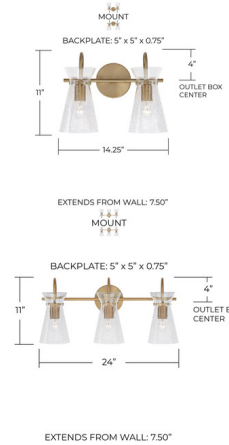

## Mila Bathroom Vanity Light

By Capital Lighting

### Description

The Mila Bathroom Vanity Light offers a touch of visual texture with its half-crackle glass shades. A clean, modern metal frame gives the fixture a polished look. This vanity light can be installed facing up or down.

Shown in aged brass / clear

### Specifications

COLOR	Clear
BODY FINISH	Aged Brass
WATTAGE	51W
DIMMER	Standard 120V
DIMENSIONS	24"W x 11"H x 7.5"D
BULB NOT INCLUDED	3 x A15/Medium (E26)/17W/120V LED
OTHER BULB OPTIONS	3 x A15/Medium (E26)/120V Incandescent 3 x A15/Medium (E26)/120V LED 3 x A19/Medium (E26)/120V LED
COUNTRY OF ORIGIN	China