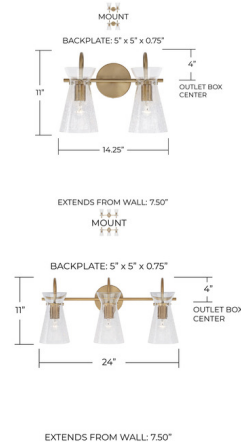

Lightology

lightology.com
866-954-4489
07-06-26

Project: _____
 Company: _____
 Location: _____ Fixture Type: _____
 SPEC #: **CPT1071170**
 Approved On: _____ Approved By: _____

Mila Bathroom Vanity Light By Capital Lighting

Description

The Mila Bathroom Vanity Light offers a touch of visual texture with its half-crackle glass shades. A clean, modern metal frame gives the fixture a polished look. This vanity light can be installed facing up or down.

Shown in aged brass / clear

Specifications

COLOR	Clear
BODY FINISH	Aged Brass
WATTAGE	51W
DIMMER	Standard 120V
DIMENSIONS	24"W x 11"H x 7.5"D
BULB NOT INCLUDED	3 x A15/Medium (E26)/17W/120V LED
OTHER BULB OPTIONS	3 x A15/Medium (E26)/120V Incandescent 3 x A15/Medium (E26)/120V LED 3 x A19/Medium (E26)/120V LED
COUNTRY OF ORIGIN	China