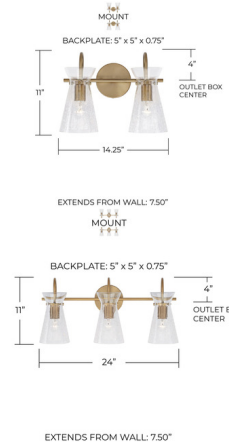

Lightology

lightology.com
866-954-4489
07-14-25

Project: _____
 Company: _____
 Location: _____ Fixture Type: _____
 SPEC #: **CPT1071171**
 Approved On: _____ Approved By: _____

Mila Bathroom Vanity Light By Capital Lighting

Description

The Mila Bathroom Vanity Light offers a touch of visual texture with its half-crackle glass shades. A clean, modern metal frame gives the fixture a polished look. This vanity light can be installed facing up or down.

Shown in matte black / clear

Specifications

COLOR	Clear
BODY FINISH	Matte Black
WATTAGE	51W
DIMMER	Standard 120V
DIMENSIONS	24"W x 11"H x 7.5"D
BULB NOT INCLUDED	3 x A19/Medium (E26)/17W/120V LED
OTHER BULB OPTIONS	3 x A15/Medium (E26)/120V Incandescent 3 x A15/Medium (E26)/120V LED 3 x A19/Medium (E26)/120V LED
COUNTRY OF ORIGIN	China