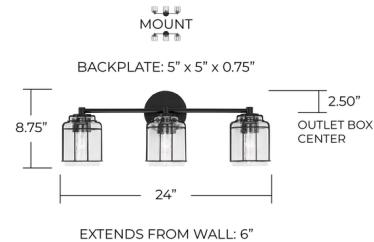

Description

Featuring seeded glass shades set inside matte black metal cages, the Harmon Bathroom Vanity Light draws inspiration from vintage walking lanterns and brings a charming, farmhouse feel to your lighting. This fixture can be installed facing up or down.

Shown in matte black / clear

Specifications

COLOR	Clear
BODY FINISH	Matte Black
WATTAGE	300W
DIMMER	Standard 120V
DIMENSIONS	24"W x 8.75"H x 6"D
BULB NOT INCLUDED	3 x A19/Medium (E26)/100W/120V Incandescent
OTHER BULB OPTIONS	3 x A15/Medium (E26)/120V Incandescent 3 x A15/Medium (E26)/120V LED 3 x A19/Medium (E26)/120V LED
COUNTRY OF ORIGIN	China