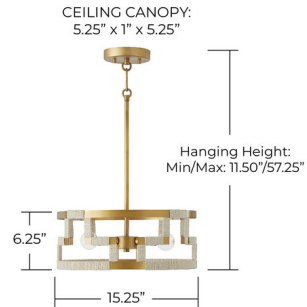

Lightology

lightology.com
866-954-4489
04-24-26

Project: _____

Company: _____

Location: _____ Fixture Type: _____

SPEC #: **CPT1071200**

Approved On: _____ Approved By: _____

Hala Convertible Pendant By Capital Lighting

Description

Inspired by Greek key patterns, the Hala Convertible Pendant features a bold graphic design made of metal with a hand-distressed Patinaed Brass finish. Bleached natural jute wrapped onto the metal frame softens the lines. This fixture can be used as a pendant or semi-flush ceiling mount.

Shown in patina brass / natural jute

Specifications

COLOR	Natural Jute
BODY FINISH	Patina Brass
WATTAGE	180W
DIMMER	Standard 120V
DIMENSIONS	15.25\"W x 6.25\"H
BULB NOT INCLUDED	3 x G16.5/Candelabra (E12)/60W/120V Incandescent
OTHER BULB OPTIONS	3 x G16.5/Candelabra (E12)/120V LED
COUNTRY OF ORIGIN	India

Technical Information

PRODUCT DIMENSIONS	Adjustable Height: 11.5\" to 57.25\"
--------------------	--------------------------------------

CLICK TO VIEW PRODUCT

Notes: