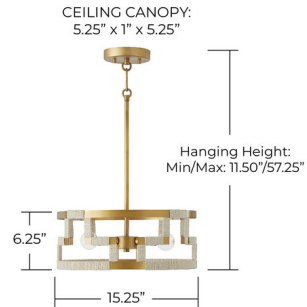

Lightology

lightology.com
866-954-4489
07-02-26

Project: _____

Company: _____

Location: _____ Fixture Type: _____

SPEC #: **CPT1071200**

Approved On: _____ Approved By: _____

Hala Convertible Pendant By Capital Lighting

Description

Inspired by Greek key patterns, the Hala Convertible Pendant features a bold graphic design made of metal with a hand-distressed Patinaed Brass finish. Bleached natural jute wrapped onto the metal frame softens the lines. This fixture can be used as a pendant or semi-flush ceiling mount.

Shown in patina brass / natural jute

Specifications

COLOR	Natural Jute
BODY FINISH	Patina Brass
WATTAGE	180W
DIMMER	Standard 120V
DIMENSIONS	15.25\"W x 6.25\"H
BULB NOT INCLUDED	3 x G16.5/Candelabra (E12)/60W/120V Incandescent
OTHER BULB OPTIONS	3 x G16.5/Candelabra (E12)/120V LED
COUNTRY OF ORIGIN	India

Technical Information

PRODUCT DIMENSIONS	Adjustable Height: 11.5\" to 57.25\"
--------------------	--------------------------------------

CLICK TO VIEW PRODUCT

Notes: