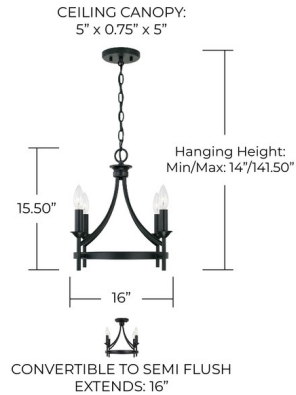

Lightology

lightology.com
866-954-4489
05-23-26

Project: _____

Company: _____

Location: _____ Fixture Type: _____

SPEC #: **CPT1071204**

Approved On: _____ Approved By: _____

Peyton Convertible Pendant By Capital Lighting

Description

The Peyton Convertible Pendant has timeless style with its Matte Black finish, simple curves, and candlestick lamp holders. It can be used as a pendant or semi-flush ceiling mount.

Shown in matte black

Specifications

COLOR	N/A
BODY FINISH	Matte Black
WATTAGE	240W
DIMMER	Standard 120V
DIMENSIONS	16"W x 15.5"H
BULB NOT INCLUDED	4 x B10/Candelabra (E12)/60W/120V Incandescent
OTHER BULB OPTIONS	4 x B10/Candelabra (E12)/120V LED
COUNTRY OF ORIGIN	China

Technical Information

PRODUCT DIMENSIONS	Adjustable Height: 14" to 141.5"
--------------------	----------------------------------

CLICK TO VIEW PRODUCT

Notes: