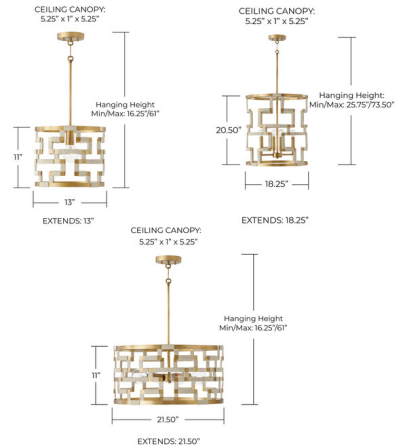

Shown in patina brass / natural jute

CLICK TO VIEW PRODUCT

Notes: