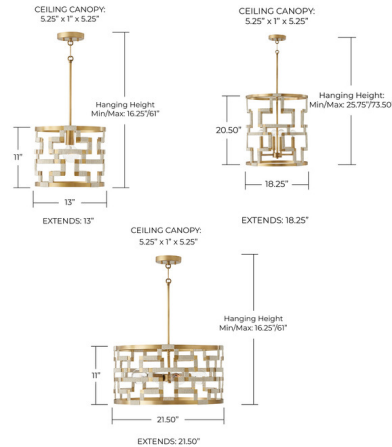

Shown in patina brass / natural jute

CLICK TO VIEW PRODUCT

Notes: