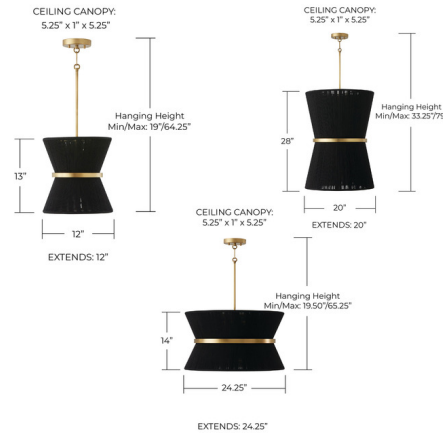

Lightology

lightology.com
866-954-4489
04-23-26

Project: _____
 Company: _____
 Location: _____ Fixture Type: _____
 SPEC #: **CPT1071217**
 Approved On: _____ Approved By: _____

Cecilia Pendant By Capital Lighting

Description

The Cecilia Pendant features a dramatic hourglass silhouette made of hand-wrapped rope. A metal band finished in distressed Patinaed Brass loops around the strings like a belt, giving the pendant a glamorous flair.

Shown in patina brass / black rope

Specifications

COLOR	Black Rope
BODY FINISH	Patina Brass
WATTAGE	17W
DIMMER	Standard 120V
DIMENSIONS	12"W x 13"H
BULB NOT INCLUDED	1 x G25/Medium (E26)/17W/120V LED
COUNTRY OF ORIGIN	India

Technical Information

PRODUCT DIMENSIONS Downrods Included: 1-6", 1-12", and 1-18" Stems

CLICK TO VIEW PRODUCT

Notes: