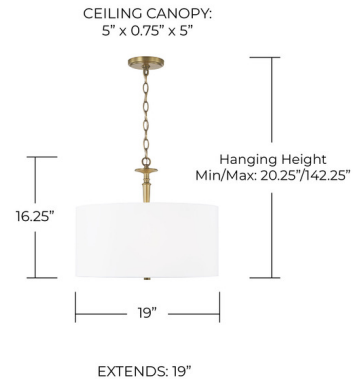

Lightology

lightology.com
866-954-4489
06-01-26

Project: _____

Company: _____

Location: _____ Fixture Type: _____

SPEC #: **CPT1071245**

Approved On: _____ Approved By: _____

Abbie Pendant By Capital Lighting

Description

The Abbie Pendant features contemporary candlestick detailing on its hanging hardware, a unique decorative touch. A clean fabric drum shade and white glass diffuser soften the light.

Shown in aged brass / white fabric

Specifications

COLOR White Fabric
BODY FINISH Aged Brass
WATTAGE 300W
DIMMER Standard 120V
DIMENSIONS 19"W x 16.25"H
BULB NOT INCLUDED 3 x A19/Medium (E26)/100W/120V Incandescent
OTHER BULB OPTIONS 3 x A19/Medium (E26)/120V LED
COUNTRY OF ORIGIN China

Technical Information

PRODUCT DIMENSIONS Adjustable Height: 20.25" to 142.25"

CLICK TO VIEW PRODUCT

Notes: