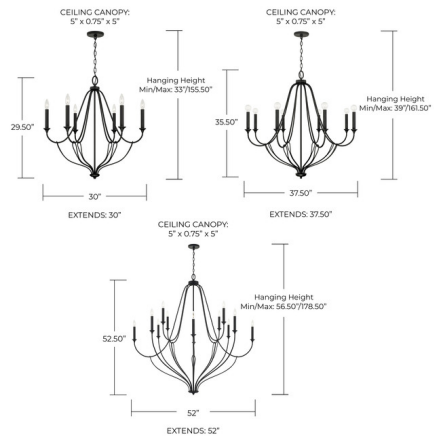

Description

Artistic loop detailing makes the Bentley Chandelier a sculptural statement. The rough-textured Black Iron finish adds further character to the fixture.

Specifications

COLOR	N/A
BODY FINISH	Black Iron
WATTAGE	720W
DIMMER	Standard 120V
DIMENSIONS	52"W x 52.5"H
BULB NOT INCLUDED	12 x B10/Candelabra (E12)/60W/120V Incandescent
OTHER BULB OPTIONS	12 x B10/Candelabra (E12)/120V LED 12 x G16.5/Candelabra (E12)/120V Incandescent 12 x G16.5/Candelabra (E12)/120V LED
COUNTRY OF ORIGIN	China

Shown in black iron

CLICK TO VIEW PRODUCT

Notes: