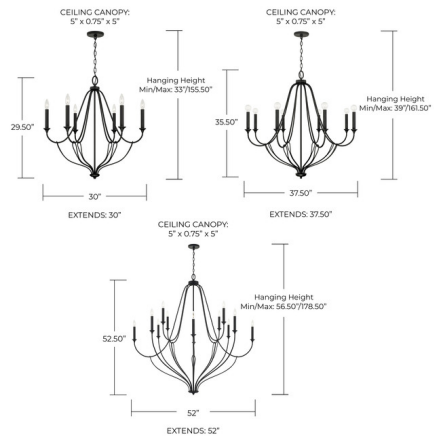

Description

Artistic loop detailing makes the Bentley Chandelier a sculptural statement. The rough-textured Black Iron finish adds further character to the fixture.

Specifications

COLOR	N/A
BODY FINISH	Black Iron
WATTAGE	720W
DIMMER	Standard 120V
DIMENSIONS	52"W x 52.5"H
BULB NOT INCLUDED	12 x B10/Candelabra (E12)/60W/120V Incandescent
OTHER BULB OPTIONS	12 x B10/Candelabra (E12)/120V LED
		12 x G16.5/Candelabra (E12)/120V Incandescent
		12 x G16.5/Candelabra (E12)/120V LED
COUNTRY OF ORIGIN	China

Shown in black iron

CLICK TO VIEW PRODUCT

Notes: