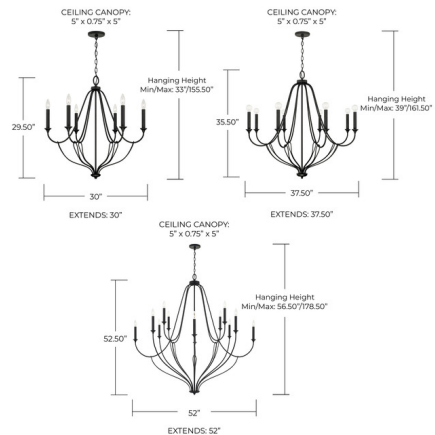

Description

Artistic loop detailing makes the Bentley Chandelier a sculptural statement. The rough-textured Black Iron finish adds further character to the fixture.

Specifications

COLOR	N/A
BODY FINISH	Black Iron
WATTAGE	360W
DIMMER	Standard 120V
DIMENSIONS	30"W x 29.5"H
BULB NOT INCLUDED	6 x B10/Candelabra (E12)/60W/120V Incandescent
OTHER BULB OPTIONS	6 x B10/Candelabra (E12)/120V LED 6 x G16.5/Candelabra (E12)/120V Incandescent 6 x G16.5/Candelabra (E12)/120V LED
COUNTRY OF ORIGIN	China

Technical Information

PRODUCT DIMENSIONS Canopy: Round, 5"L x 5"W x 0.75"H

Shown in black iron

CLICK TO VIEW PRODUCT

Notes: