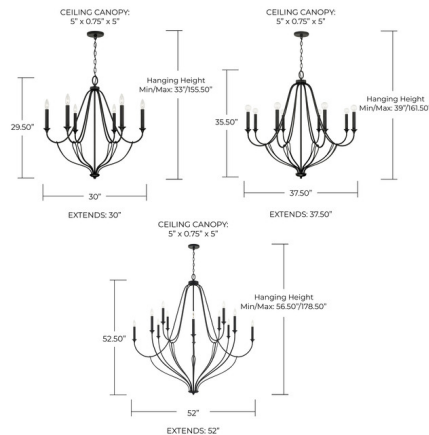

Description

Artistic loop detailing makes the Bentley Chandelier a sculptural statement. The rough-textured Black Iron finish adds further character to the fixture.

Specifications

COLOR	N/A
BODY FINISH	Black Iron
WATTAGE	360W
DIMMER	Standard 120V
DIMENSIONS	30"W x 29.5"H
BULB NOT INCLUDED	6 x B10/Candelabra (E12)/60W/120V Incandescent
OTHER BULB OPTIONS	6 x B10/Candelabra (E12)/120V LED
	6 x G16.5/Candelabra (E12)/120V Incandescent
	6 x G16.5/Candelabra (E12)/120V LED
COUNTRY OF ORIGIN	China

Technical Information

PRODUCT DIMENSIONS Canopy: Round, 5"L x 5"W x 0.75"H

Shown in black iron

CLICK TO VIEW PRODUCT

Notes: