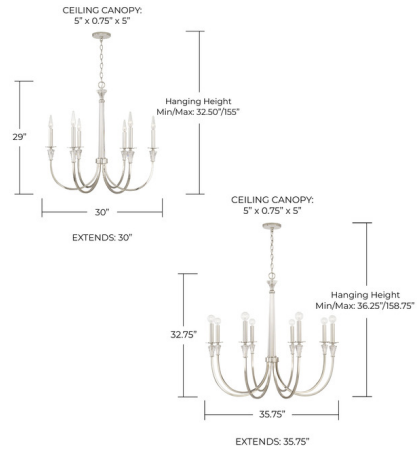

Description

The Laurent Chandelier is all glamour, with its swooping arms gleaming in a Polished Nickel finish and K9 crystal accents boosting the shine factor throughout.

Specifications

COLOR	N/A
BODY FINISH	Polished Nickel
WATTAGE	360W
DIMMER	Standard 120V
DIMENSIONS	30"W x 29"H
BULB NOT INCLUDED	6 x B10/Candelabra (E12)/60W/120V Incandescent
OTHER BULB OPTIONS	6 x B10/Candelabra (E12)/120V LED 6 x G16.5/Candelabra (E12)/120V Incandescent 6 x G16.5/Candelabra (E12)/120V LED
COUNTRY OF ORIGIN	China

Technical Information

PRODUCT DIMENSIONS	Canopy: Round, 5"L x 5"W x 0.75"H
--------------------	-----------------------------------

Shown in polished nickel

CLICK TO VIEW PRODUCT

Notes: