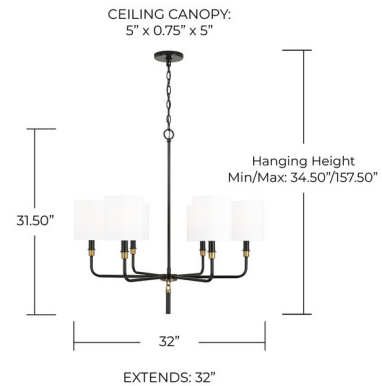

### Description

The Beckham 6-Light Chandelier features a glossy black metal finish contrasted against soft white fabric shades. The silhouette is clean, with just a touch of ornamentation added by the metal tassel hanging from accent loops finished in aged brass.

### Specifications

COLOR . . . . . White Fabric  
BODY FINISH . . . . . Glossy Black / Aged Brass  
WATTAGE . . . . . 360W  
DIMMER . . . . . Standard 120V  
DIMENSIONS . . . . . 32"W x 31.5"H  
BULB NOT INCLUDED . . . . . 6 x B10/Candelabra (E12)/60W/120V Incandescent  
OTHER BULB OPTIONS . . . . . 6 x B10/Candelabra (E12)/120V LED  
COUNTRY OF ORIGIN . . . . . China

### Technical Information

PRODUCT DIMENSIONS . . . . . Adjustable Height: 34.5" to 157.5"

Shown in glossy black / aged brass / white fabric

CLICK TO VIEW PRODUCT

Notes: