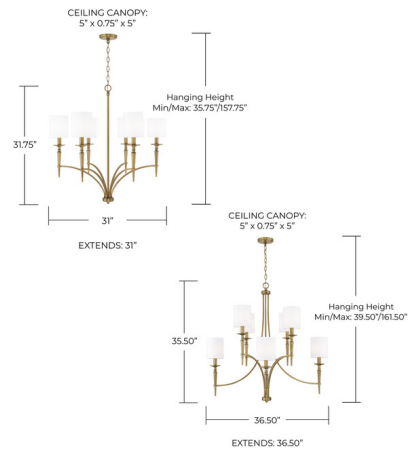

Specifications

COLOR	White Fabric
BODY FINISH	Aged Brass
WATTAGE	360W
DIMMER	Standard 120V
DIMENSIONS	31"W x 31.75"H
BULB NOT INCLUDED	6 x B10/Candelabra (E12)/60W/120V Incandescent
OTHER BULB OPTIONS	6 x B10/Candelabra (E12)/120V LED
COUNTRY OF ORIGIN	China

Technical Information

PRODUCT DIMENSIONS	Canopy: Round, 5"L x 5"W x 0.75"H
--------------------	-----------------------------------

Shown in aged brass / white fabric

CLICK TO VIEW PRODUCT

Notes: