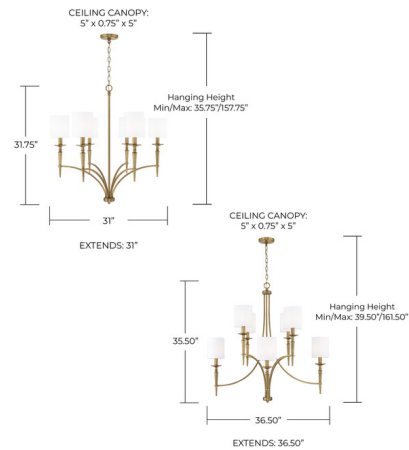

Description

A striking combination of straight vertical lines and simple curves gives the sophisticated Abbie Chandelier its modern appeal. The lamp holders feature candlestick detailing, a nod to traditional design with a contemporary update. This versatile chandelier can be styled in two ways--with the included shades, or without them for a more minimal, monochromatic look. Note: The 51 inch chandelier is only available in Polished Nickel.

Specifications

COLOR	White Fabric
BODY FINISH	Aged Brass
WATTAGE	360W
DIMMER	Standard 120V
DIMENSIONS	31"W x 31.75"H
BULB NOT INCLUDED	6 x B10/Candelabra (E12)/60W/120V Incandescent
OTHER BULB OPTIONS	6 x B10/Candelabra (E12)/120V LED
COUNTRY OF ORIGIN	China

Technical Information

PRODUCT DIMENSIONS	Canopy: Round, 5"L x 5"W x 0.75"H
--------------------	-----------------------------------

Shown in aged brass / white fabric

CLICK TO VIEW PRODUCT

Notes: