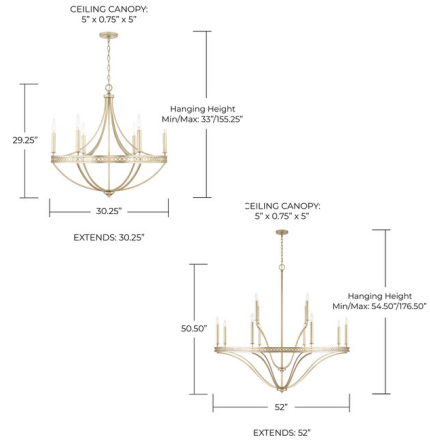

CLICK TO VIEW PRODUCT

Notes: