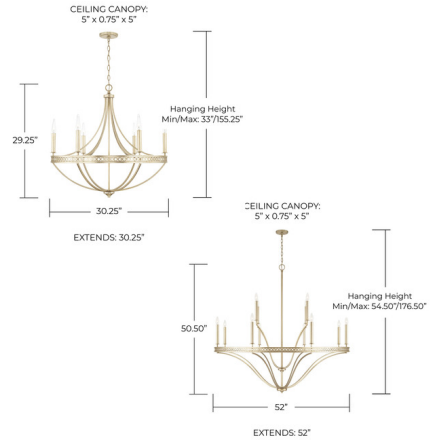

Description

Sweeping curves and an elegant circle band motif finished in Winter Gold give the Isabella Chandelier a regal presence, elevating the feel of a living room, dining room, or office.

Specifications

COLOR	N/A
BODY FINISH	Winter Gold
WATTAGE	360W
DIMMER	Standard 120V
DIMENSIONS	30.25"W x 29.25"H
BULB NOT INCLUDED	6 x B10/Candelabra (E12)/60W/120V Incandescent
OTHER BULB OPTIONS	6 x B10/Candelabra (E12)/120V LED
COUNTRY OF ORIGIN	China

Technical Information

PRODUCT DIMENSIONS	Canopy: Round, 5"L x 5"W x 0.75"H
--------------------	-----------------------------------

Shown in winter gold

CLICK TO VIEW PRODUCT

Notes: