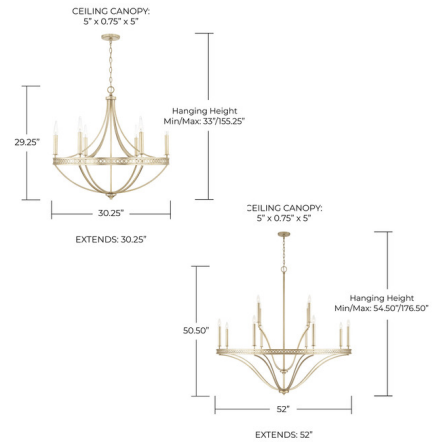

### Specifications

COLOR	N/A
BODY FINISH	Winter Gold
WATTAGE	360W
DIMMER	Standard 120V
DIMENSIONS	30.25"W x 29.25"H
BULB NOT INCLUDED	6 x B10/Candelabra (E12)/60W/120V Incandescent
OTHER BULB OPTIONS	6 x B10/Candelabra (E12)/120V LED
COUNTRY OF ORIGIN	China

### Technical Information

PRODUCT DIMENSIONS . . . . . Canopy: Round, 5"L x 5"W x 0.75"H

Notes:

Shown in winter gold

CLICK TO VIEW PRODUCT