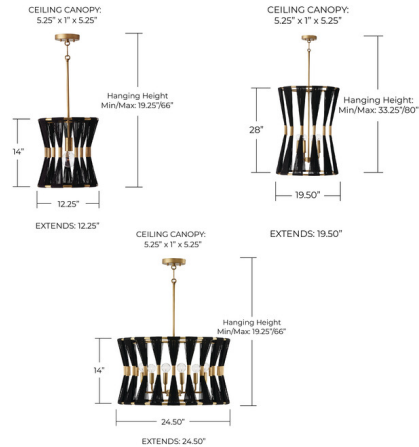

CLICK TO VIEW PRODUCT

Notes: