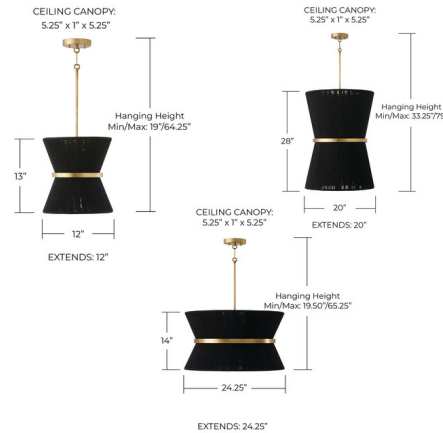

Lightology

lightology.com
866-954-4489
05-24-26

Project: _____

Company: _____

Location: _____ Fixture Type: _____

SPEC #: **CPT1071314**

Approved On: _____ Approved By: _____

Cecilia Pendant By Capital Lighting

Description

The Cecilia Pendant features a dramatic hourglass silhouette made of hand-wrapped rope. A metal band finished in distressed Patinaed Brass loops around the strings like a belt, giving the pendant a glamorous flair.

Shown in patina brass / black rope

Specifications

COLOR	Black Rope
BODY FINISH	Patina Brass
WATTAGE	54W
DIMMER	Standard 120V
DIMENSIONS	20"W x 28"H
BULB NOT INCLUDED	6 x G16.5/Candelabra (E12)/9W/120V LED
COUNTRY OF ORIGIN	India