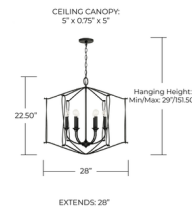

### Specifications

COLOR	N/A
BODY FINISH	Black Iron
WATTAGE	240W
DIMMER	Standard 120V
DIMENSIONS	14.75"W x 25"H
BULB NOT INCLUDED	4 x B10/Candelabra (E12)/60W/120V Incandescent
OTHER BULB OPTIONS	4 x B10/Candelabra (E12)/120V LED 4 x G16.5/Candelabra (E12)/120V Incandescent 4 x G16.5/Candelabra (E12)/120V LED
COUNTRY OF ORIGIN	China

### Technical Information

PRODUCT DIMENSIONS	Canopy: Round, 5"L x 5"W x 0.75"H
--------------------	-----------------------------------

Shown in black iron

CLICK TO VIEW PRODUCT

Notes: